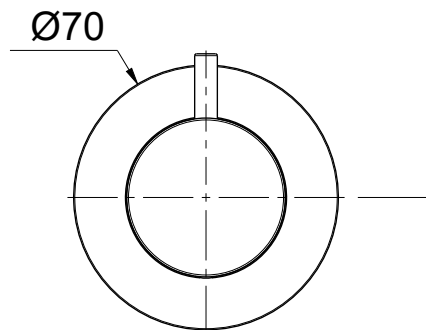

This drawing / specification is the property of OIOLI Rubinerie and must not be copied in part or whole without prior written permission of OIOLI Rubinerie.

120

120

118

OIOLI
ITALY
e-mail: tecnico@oioli.com
Via Pul Stretta, 10/12
28024 Gozzano (No) Italy
Tel. 0322 956338
Fax 0322 912094

DATE	SIGNATURE	PROJECT	SCALE	NOTE	
DRAFTSMAN			1:2	MADE IN ITALY	
DESCRIPTION				ITEM	
PARTI ESTERNE MIX DOCCIA C/DEV. 4 VIE LONDON				LOED124RO