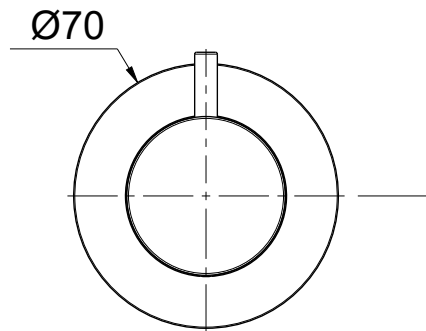

This drawing / specification is the property of OIOLI Rubinerie and must not be copied in part or whole without prior written permission of OIOLI Rubinerie.

120

120

118

OIOLI
ITALY
e-mail: tecnico@oioli.com
Via Pul Stretta, 10/12
28024 Gozzano (No) Italy
Tel. 0322 956338
Fax 0322 912094

DATE	SIGNATURE	PROJECT	SCALE	NOTE	
DRAFTSMAN			1:2	MADE IN ITALY	
DESCRIPTION				ITEM	
PARTI ESTERNE MIX DOCCIA C/DEV. 4 VIE LONDON				LOED124RO