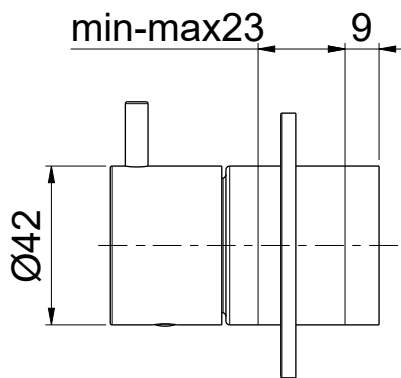

This drawing / specification is the property of OIOLI Rubinerie and must not be copied in part or whole without prior written permission of OIOLI Rubinerie.

120

120

118

OIOLI
ITALY
e-mail: tecnico@oioli.com
Via Pul Stretta, 10/12
28024 Gozzano (No) Italy
Tel. 0322 956338
Fax 0322 912094

DATE	SIGNATURE	PROJECT	SCALE	NOTE	
DRAFTSMAN			1:2	MADE IN ITALY	
DESCRIPTION				ITEM	
PARTI ESTERNE MIX DOCCIA C/DEV. 4 VIE LONDON				LOED124RO