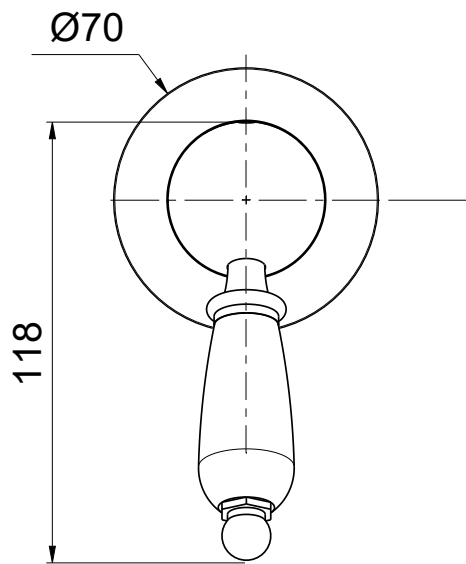

This drawing / specification is the property of OIOLI Rubinerie and must not be copied in part or whole without prior written permission of OIOLI Rubinerie.

120

120

118

OIOLI
ITALY
e-mail: tecnico@oioli.com
Via Pul Stretta, 10/12
28024 Gozzano (No) Italy
Tel. 0322 956338
Fax 0322 912094

DATE	SIGNATURE	PROJECT	SCALE	NOTE	
DRAFTSMAN			1:2	MADE IN ITALY	
DESCRIPTION				ITEM	
PARTI ESTERNE MIX DOCCIA C/DEV. 4 VIE LONDON				LOED124RO