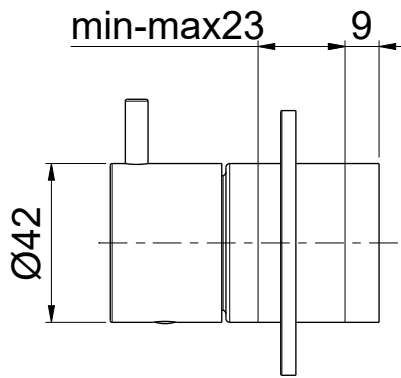

This drawing / specification is the property of OIOLI Rubinerie and must not be copied in part or whole without prior written permission of OIOLI Rubinerie.

120

120

118

OIOLI
ITALY
e-mail: tecnico@oioli.com
Via Pul Stretta, 10/12
28024 Gozzano (No) Italy
Tel. 0322 956338
Fax 0322 912094

DATE	SIGNATURE	PROJECT	SCALE	NOTE	
DRAFTSMAN			1:2	MADE IN ITALY	
DESCRIPTION				ITEM	
PARTI ESTERNE MIX DOCCIA C/DEV. 4 VIE LONDON				LOED124RO