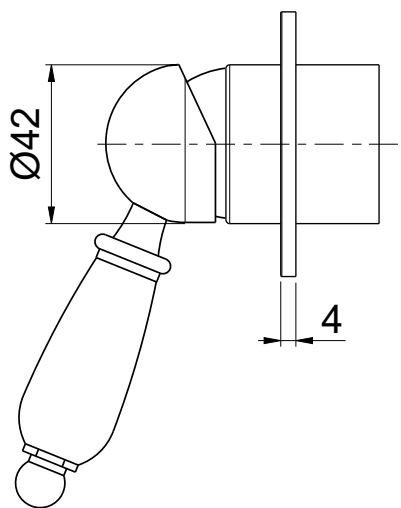

This drawing / specification is the property of OIOLI Rubinerie and must not be copied in part or whole without prior written permission of OIOLI Rubinerie.

120

120

118

OIOLI
ITALY
e-mail: tecnico@oioli.com
Via Pul Stretta, 10/12
28024 Gozzano (No) Italy
Tel. 0322 956338
Fax 0322 912094

DATE	SIGNATURE	PROJECT	SCALE	NOTE	
DRAFTSMAN			1:2	MADE IN ITALY	
DESCRIPTION				ITEM	
PARTI ESTERNE MIX DOCCIA C/DEV. 4 VIE LONDON				LOED124RO